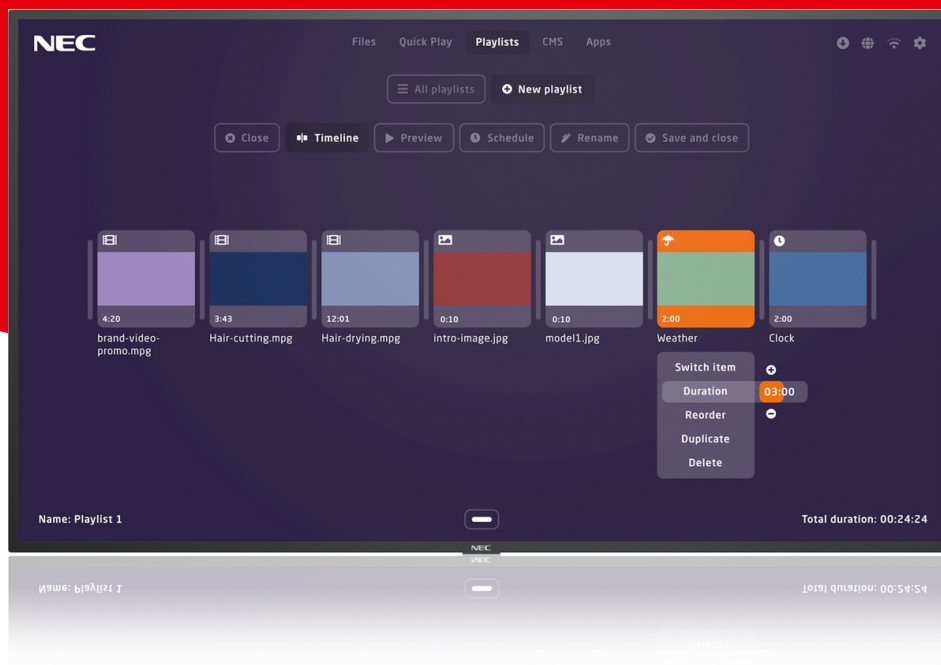

50" Digital Signage Display

# Sharp / NEC MultiSync ME501-MPi4

Einfache Bereitstellung von Digital-Signage- und  
Echtzeit-Informationen.

- Modern and slim design – robust yet elegant allowing for an unobtrusive integration into any application and environment.
- Intuitive Plug & Play solution – even when not familiar with using digital signage, users can facilitate stunning signage creation for immersive real-time visual experiences.
- Install third party software – expand the NEC MediaPlayer functionality via additional Apps or even switch to your preferred Content Management Systems (CMS) directly from of the NEC MediaPlayer.
- Everything under control – one single interface is needed to manage both the NEC MediaPlayer and the display directly, via a web-interface or the NEC Display remote control.
- Unhindered readability – no reflections from windows or other light sources means no disruption to the visibility of signage content or meeting room presentation.

## DISPLAY

Bildschirmtechnologie	VA with Direct LED backlights
Native Auflösung (Pixel)	3840 x 2160
Diagonale (Zoll / cm)	50 / 125.7
Seitenverhältnis	16:9
Helligkeit (cd/m2)	400
Kontrastverhältnis	≥ 8000:1
Reaktionszeit [ms]	8
Betrachtungswinkel (H/V)0 CR> 10	178 horizontal / 178 vertical (typ. at contrast ratio 10:1)