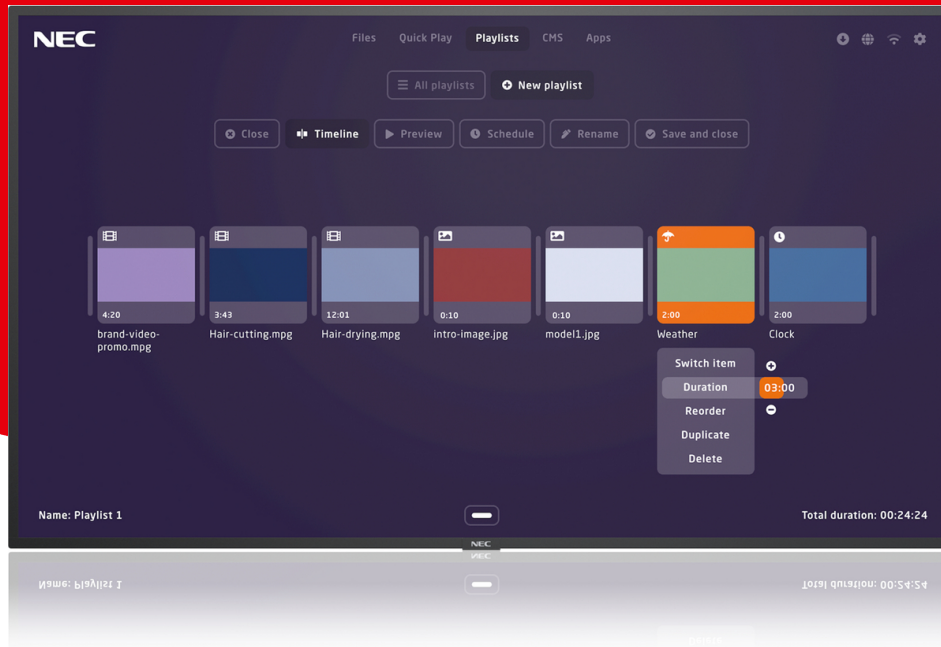

49" Digital Signage Display

# Sharp / NEC MultiSync M491-MPi4

Einfache Bereitstellung von Digital-Signage- und Echtzeit-Informationen

- Modern and slim design – robust yet elegant allowing for an unobtrusive integration into any application and environment.
- Intuitive Plug & Play solution – even when not familiar with using digital signage, users can facilitate stunning signage creation for immersive real-time visual experiences.
- Install third party software – expand the NEC MediaPlayer functionality via additional Apps or even switch to your preferred Content Management Systems (CMS) directly from of the NEC MediaPlayer.
- Everything under control – one single interface is needed to manage both the NEC MediaPlayer and the display directly, via a web-interface or the NEC Display remote control.
- Unhindered readability – no reflections from windows or other light sources means no disruption to the visibility of signage content or meeting room presentation.

## DISPLAY

Bildschirmtechnologie	IPS with Edge LED backlights
Native Auflösung (Pixel)	3840 x 2160
Diagonale (Zoll / cm)	49 / 123.2
Seitenverhältnis	16:9
Helligkeit (cd/m2)	500
Kontrastverhältnis	≥ 8000:1
Reaktionszeit [ms]	8
Betrachtungswinkel (H/V)0 CR> 10	178 horizontal / 178 vertical (typ. at contrast ratio 10:1)