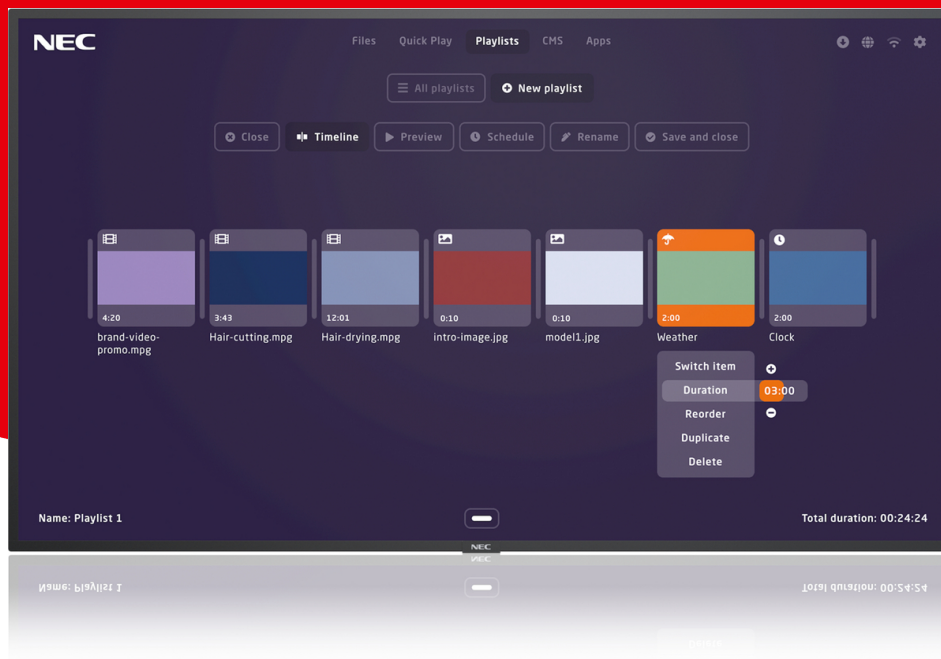

43" Digital Signage Display

Sharp / NEC MultiSync M431-MPi4

Einfache Bereitstellung von Digital-Signage- und Echtzeit-Informationen

- Modern and slim design – robust yet elegant allowing for an unobtrusive integration into any application and environment.
- Intuitive Plug & Play solution – even when not familiar with using digital signage, users can facilitate stunning signage creation for immersive real-time visual experiences.
- Install third party software – expand the NEC MediaPlayer functionality via additional Apps or even switch to your preferred Content Management Systems (CMS) directly from of the NEC MediaPlayer.
- Everything under control – one single interface is needed to manage both the NEC MediaPlayer and the display directly, via a web-interface or the NEC Display remote control.
- Unhindered readability – no reflections from windows or other light sources means no disruption to the visibility of signage content or meeting room presentation.

Technische Daten

DISPLAY

Bildschirmtechnologie	IPS with Edge LED backlights
Native Auflösung (Pixel)	3840 x 2160
Diagonale (Zoll / cm)	43 / 108
Seitenverhältnis	16:9
Helligkeit (cd/m ²)	500
Kontrastverhältnis	8000:1
Reaktionszeit [ms]	8
Betrachtungswinkel (H/V) 0 CR > 10	178 horizontal / 178 vertical (typ. at contrast ratio 10:1)